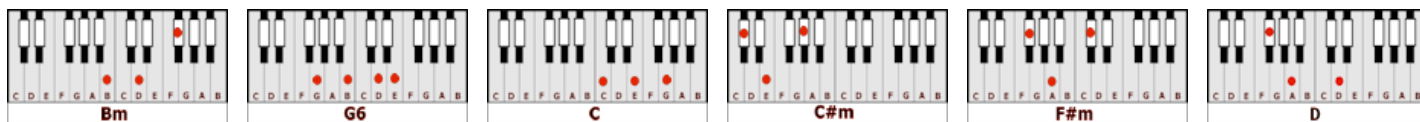

HAVE YOU EVER HAD THAT FEELIN' – Cecilio & Kapono (B)

GUITAR / KEYBOARD CHORDS:

Bm= xx4432 **G6**= 320000 **C**= x32010 **C#m**= xx6654 **F#m**= 244222 **D**= xx0232

(Intro is played softly)

Bm **G6**
INTRO: Hey, mister sun...won't you shine on me
C **G6**
 And give me some light...so that I can see
Bm **G6**
 And, hey mister bluebird...won't you sing for me
C **G6**
 And I'll sing along...in harmony
Bm **G6**
 And hey, everybody...listen to the music
C **G6** **C#m** (changes key at full tempo)
 'Cause once you get that feelin'...I'm sure you can't lose it

(sing me a song)

C#m **F#m**
 Well, I'll.. sing you a song that will ease your mind
D **F#m**

(play me a tune)

And I'll.. play you a tune that will take you higher
C#m **F#m**

(don't make me cry)

Play you a song that would make you cry